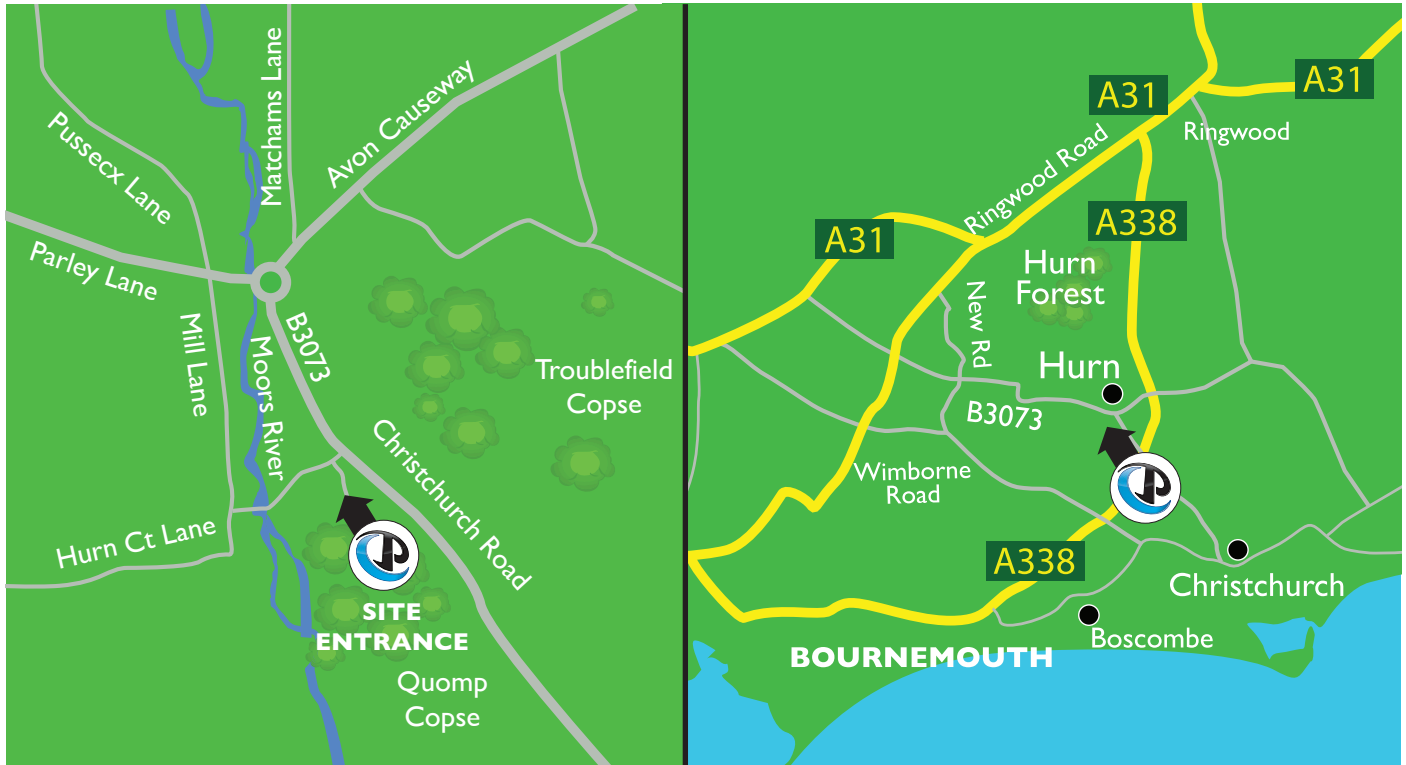

SITE DIRECTIONS FOR BOURNEMOUTH

Hurn Court Lane
Christchurch Road
Hurn, Christchurch
Dorset BH23 6BT

Lat: 51° 45' 57"N Long: 1° 49' 5"W

We are located off Hurn Court Lane

Travelling south on the A338, turn left onto the B3073 heading towards Hurn. At the T-junction turn right, over the fly over, and through the traffic lights. The next left is Hurn Court Lane, take this turning, Camouflage is located on the left. If you get to the roundabout you have gone too far.